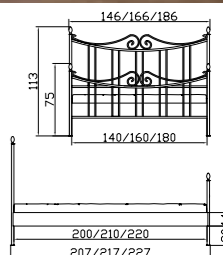

Ciel sheer curtain
Cotton white

Dimension/cm

140, 160, 180
200, 210, 220

75/33

135/500

Miroy Standspiegel/*miroir psyché*/
stand mirror
Massiveisen handgeschmiedet
Fer forgé à la main
Solid iron handforged

Dimension/cm
55/42/170

Dao Wandspiegel/*miroir mural*/
wall mirror
Massiveisen handgeschmiedet
Fer forgé à la main
Solid iron handforged

Dimension/cm
50/2/120

Yeh Spiegel/*miroir*/mirror
Massiveisen handgeschmiedet
Fer forgé à la main
Solid iron handforged