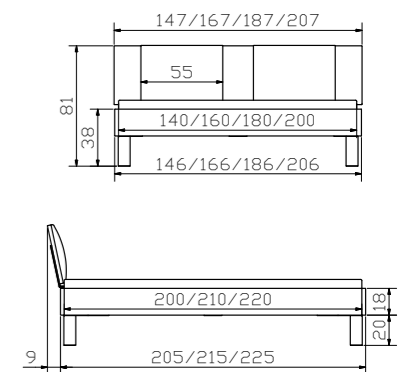

Varus + Varo
Tête de lit noyer massif
huilé + set de 2 coussins
cuir synthétique black 312

Varus + Varo
head of bed solid walnut
oiled + set of 2 cushions
synthetic leather black 312

Dimension/cm
140, 160, 180, 200

Swan Lampe
Lampe (2er Set)
12 DC, 15 LED warm

Swan lampe
Lampe (set à 2)
12 DC, 15 LED warm

Swan lamp
Lamp (set of 2)
12 DC, 15 LED warm

Varus + Suny
Kopfteil Nussbaum massiv
geölt + Kissen 2-er Set
Kunstleder white 301

Varus + Suny
Tête de lit noyer massif hu-
ilé + set de 2 coussins cuir
synthétique white 301

Varus + Suny
head of bed solid walnut
oiled + set of 2 cushions
synthetic leather white 301

140, 160, 180, 200

Nocina Bett
Nussbaum massiv geölt
Breiten
Längen
Fusshöhe

Varus + Suny Kopfteil
Nussbaum massiv geölt +
Kissen 2er Set Kunstleder
white 301

Dupla Nachttisch
Nussbaum massiv geölt

**Sämtliche Kopfteile und
Wandpaneele kombi-
nierbar**

Nocina Bett
Noyer massif huilé
Largeurs
Longueurs
Hauteur des pieds

Varus + Suny tête de lit
noyer massif huilé + set
de 2 coussins cuir synthé-
tique white 301

Dupla table de nuit
Noyer massif huilé

**Toutes les têtes de lit et
panneaux muraux sont
compatibles**

Nocina bed
Solid walnut oiled
Widths
Length
Height of feet

Varus + Suny head of bed
solid walnut oiled + set
of 2 cushions synthetic
leather white 301

Dupla bedside table
Solid walnut oiled

**All headboards and wall-
panels can be combined**

Dimension/cm
140, 160, 180, 200
200, 210, 220
20, 25

140, 160, 180, 200

48/40/35