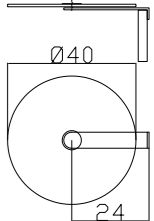

Ablo

Montierbar innen am Bettrahmen.
A monter à l'intérieur du cadre de lit.
To assemble on the inner side of the bedframe.

Tin-chrom

12 V DC, 1 Power LED

Tulip-alu

12 V DC, 1 Power LED

Swan-alu

12V DC, 15 LED warm