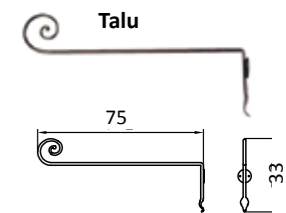

Dimension/cm

100, 120, 140, 160, 180
200, 210, 220

40/35/45

75/33

135/500