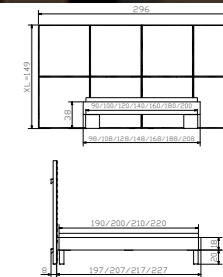

**Resto
Cessa + Covo**

Bank
Kommode + Griffe inox

Cera + Covo

Nachttisch + Griffe inox

Wildeiche coffee,
gebürstet, geölt

Banquette
Commode +
poignées inox
Table de nuit +
poignées inox

Chêne nouveaux coffee,
brossé, huilé

Bench
Chest of drawers +
handles inox
Bedside table +
handles inox

Wildoak coffee,
brushed, oiled

Dimension/cm
148/37/38
120/46/80

60/46/38

Cadro Rahmen
Wildeiche coffee,
gebürstet, geölt
Breiten
Längen

Quada-inox Füße
Höhe

Avipa-2 XL Wandpaneel
Linen offwhite 340

Cadro cadre
Chêne nouveaux coffee,
brossé, huilé
Largeurs
Longueurs

Quada-inox pieds
Hauteur

Avipa-2 XL panneau mural
Linen offwhite 340

Cadro frame
Wildoak coffee,
brushed, oiled
Widths
Lengths

Quada-inox feet
Height

Avipa-2 XL wall panel
Linen offwhite 340

Dimension/cm

90, 100, 120, 140, 160, 180, 200
190, 200, 210, 220

20

296/8/149

7.68

7.69