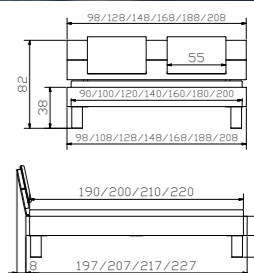

Claudio-inox
Conti
Menza
Cessa

Herrendiener
Bettkasten
Nachtisch
Kommode

Wildeiche weiss,
gebürstet, geölt

Valet
Coffre à literie
Table de nuit
Commode

Chêne nouveau blanc,
brossé, huilé

Dressboy
Bedding box
Bedside table
Chest of drawers

Wildoak white,
brushed, oiled

Dimension/cm
45/28/107
120/89/18
48/40/38
120/46/80

Cadro Rahmen
Breiten
Längen

Ivio Füße
Höhe

Alpa + Sano Kopfteil
Wildeiche weiss, gebürstet, geölt + Kissen 2er Set
Kunstleder white 301

Cadro cadre
Largeurs
Longueurs

Ivio pieds
Hauteur

Alpa + Sano tête de lit
Chêne nouveau blanc, brossé, huilé + set de 2 coussins
cuir synthétique white 301

Cadro frame
Widths
Lengths

Ivio feet
Height

Alpa + Sano head of bed
Wildoak white, brushed, oiled + set of 2 cushions
synthetic leather white 301

Dimension/cm
90, 100, 120, 140, 160, 180, 200
190, 200, 210, 220

10, 20, 25, 30

Alpa
90/100, 120, 140, 160, 180, 200
Sano
55/4/35