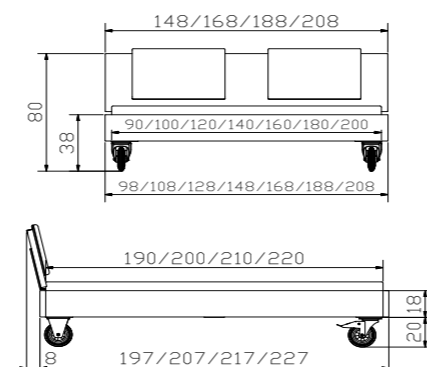

Cadro Rahmen
Breiten
Längen
Rolla
2 Rollen ohne und
2 Rollen mit Bremse
Stahl verzinkt
Höhe

Sion + Soma Kopfteil +
Kissen 2er Set
Cow brown/white 510
Tulip-alu
Lampen (2er Set)
12 V DC, 1 Power LED

Resto Bank
Tores Kissen zu Resto
Cow brown/white 510

Cessa + Covo
Kommode + Griffe alu

Ablo-alu Nachttisch

Alle Holzteile in Wildeiche
natur, gebürstet, geölt

Cadro cadre
Largeurs
Longueurs
Rolla
2 roulettes sans et
2 roulettes à freins
acier galvanisé
Hauteur

Sion + Soma tête de lit +
set de 2 coussins
Cow brown/white 510
Tulip-alu
lampes (set de 2)
12 V DC, 1 Power LED

Resto banquette
Tores coussin pour Resto
Cow brown/white 510

Cessa + Covo
commode + poignées alu

Ablo-alu table de nuit

Toutes les pièces en bois
en chêne nouveau naturel,
brossé, huilé

Cadro frame
Widths
Lengths
Rolla
2 castors without and
2 castors with brakes
galvanised steel
Height

Sion + Soma head of bed
+ set of 2 cushions
Cow brown/white 510
Tulip-alu
lamps (set of 2)
12 V DC, 1 Power LED

Resto bench
Tores cushion for Resto
Cow brown/white 510

Cessa + Covo chest of
drawers + handles alu

Ablo-alu bedside table

All wooden parts in
wildoak natural, brushed,
oiled

Dimension/cm
90, 100, 120, 140, 160, 180, 200
190, 200, 210, 220

20
Sion
140, 160, 180, 200
Soma
55/4/35

148/37/38
136/34/3

120/46/80

Ø40