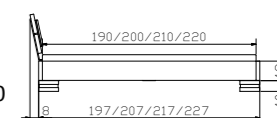

Cessa + Seca

Kommode +
Griffe iron
Herrendiener
Nachtisch

**Claudio-iron
Osta**

Wildeiche natur,
gebürstet, geölt

Commode +
poignées iron
Valet
Table de nuit

Chêne nouveau naturel,
brossé, huilé

Chest of drawers +
handles iron
Dressboy
Bedside table

Wildoak natural,
brushed, oiled

Dimension/cm
120/46/80

45/28/107
48/38/32

Cadro Rahmen
Breiten
Längen

Onito-iron Füße
Höhe

Alpa + Alpina Kopfteil
Wildeiche natur,
gebürstet, geölt + Kissen
Cow black/white 511

Cadro cadre
Largeurs
Longueurs

Onito-iron pieds
Hauteur

Alpa + Alpina tête de lit
Chêne nouveau naturel,
brossé, huilé + coussin
Cow black/white 511

Cadro frame
Widths
Lengths

Onito-iron feet
Height

Alpa + Alpina head of bed
Wildoak natural, brushed,
oiled + cushion
Cow black/white 511

Dimension/cm
90, 100, 120, 140, 160, 180, 200
190, 200, 210, 220

10

Alpa
90/100, 120, 140, 160, 180, 200
Alpina
140, 160, 180/200