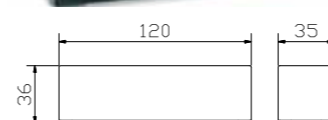

Bank, Hocker gepolstert / banquette, tabouret rembourré(e) / bench, stool upholstered

Emino