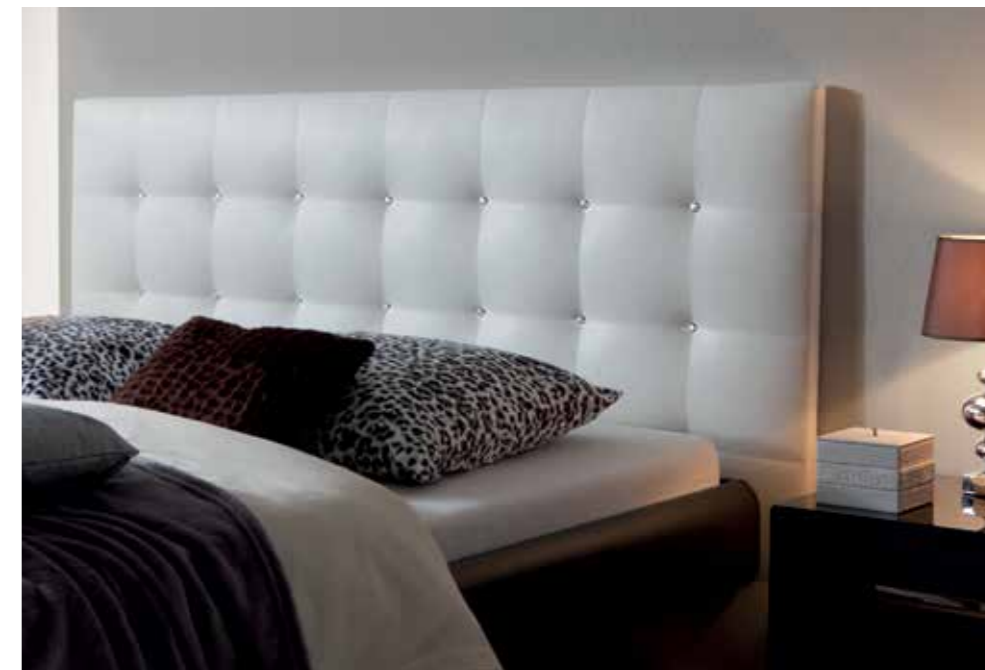

Prestige 18 frame  
White  
Widths  
Lengths

Grado-chrom feet  
Heights

Oria-chrome head of bed  
Campos kit 376

Dimension/cm

90, 100, 120, 140, 160, 180, 200  
190, 200, 210, 220

10, 20

90/100, 120, 140, 160, 180, 200