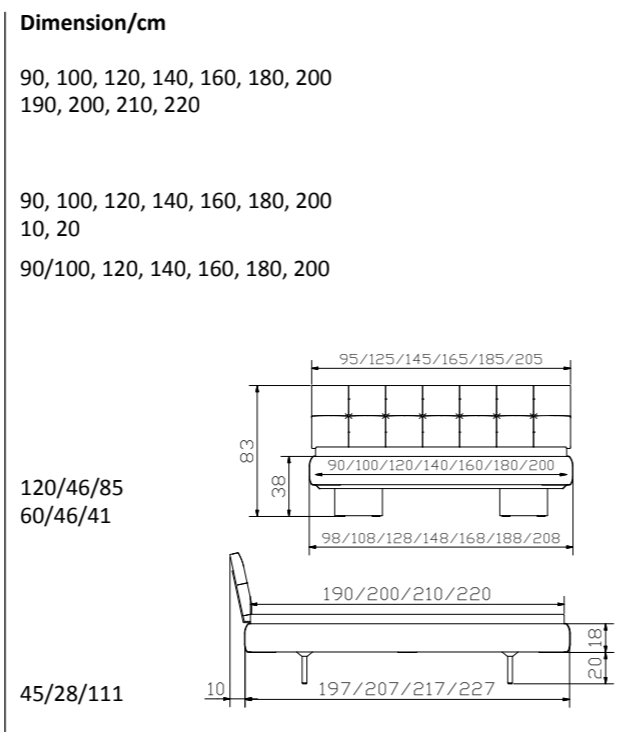

Prestige 18 Rahmen Schiefergrau Breiten Längen	Prestige 18 cadre Gris ardoise Largeurs Longueurs	Prestige 18 frame Slate grey Widths Lengths	Dimension/cm 90, 100, 120, 140, 160, 180, 200 190, 200, 210, 220
Vilo Füße Schwarz Breiten Höhen	Vilo pieds Noir Largeurs Hauteurs	Vilo feet Black Widths Heights	90, 100, 120, 140, 160, 180, 200 10, 20
Ronna-star Kopfteil Kunstleder black 312 mit Swarovski Steinen	Ronna-star tête de lit Cuir synthétique black 312 avec pierres Swarovski	Ronna-star head of bed Synthetic leather black 312 with stones Swarovski	90/100, 120, 140, 160, 180, 200
Tin-chrom/matt Lampen (2er Set) 12 V DC, 1 Power LED Zweistufenschaltung	Tin-chrome/mat lampes (set de 2) 12 V DC, 1 Power LED Interrupteur à 2 crans	Tin-chrome/matt lamps (set of 2) 12 V DC, 1 Power LED Two step circuit	
Como Kommode Nova Nachttisch Schiefergrau Option: Noco Griffe chrom Como = 4er Set Nova = 2er Set	Como commode Nova table de nuit Gris ardoise Option: Noco poignées chrome Como = set de 4 Nova = set de 2	Como chest of drawers Nova bedside table Slate grey Option: Noco handles chrome Como = set of 4 Nova = set of 2	120/46/85 60/46/41
Emilio-chrom Herrendiener Schwarz	Emilio-chrome valet Noir	Emilio-chrome dressboy Black	45/28/111