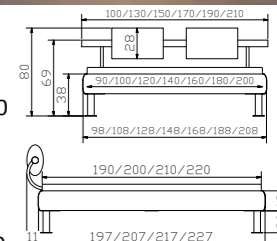

Prestige 18 frame  
White  
Widths  
Lengths

Grado-chrom feet  
Heights

Oria-chrome head of bed  
Campos kit 376

Dimension/cm

90, 100, 120, 140, 160, 180, 200  
190, 200, 210, 220

10, 20

90/100, 120, 140, 160, 180, 200