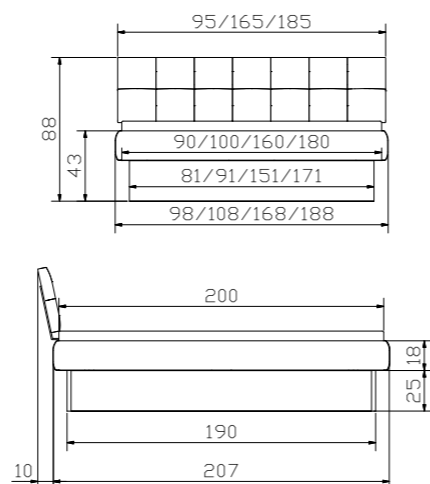

Stauraum/Compartment de rangement/Storage space

90/200 =	71 x 185 x 24
100/200 =	81 x 185 x 24
160/200 =	71 x 185 x 24 (2 x)
180/200 =	81 x 185 x 24 (2 x)