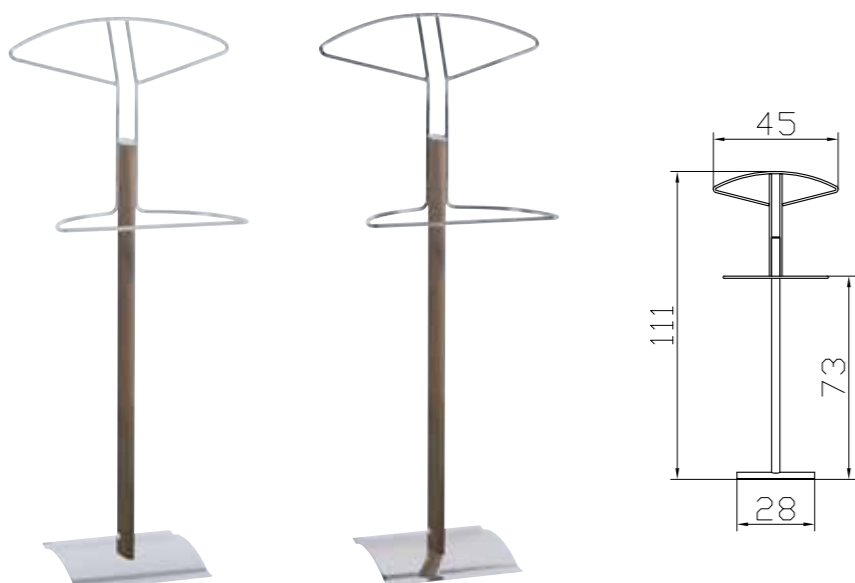

Accessoires / Accessories

Herrendiener/valet/dressboy

Emilio-alu + -chrom